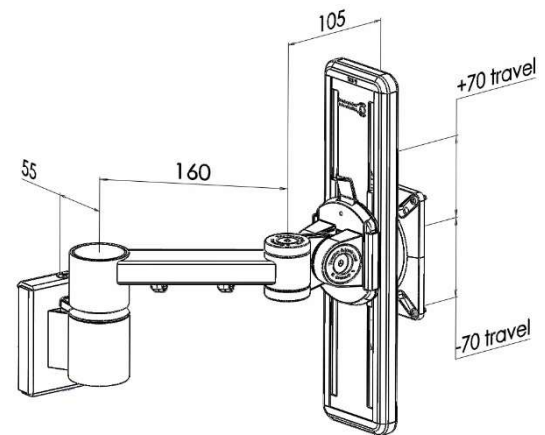

XSTREAM single beam arm with front end ratchet adjustment and tool rail fixing

Product Specification

Product code	XSTREAMCOMB07W - white
Weight capacity	10kg
Max forward extension	265mm
VESA	75mm & 100mm VESA compliant
Movement	Height adjustment, tilt, swivel, rotation and reach
Height adjustment	Max height adjustment 135mm from desk top
Fixings	Tool rail fixing

Additional Information

Single beam arm with manual height adjustment

Additional +/- 70mm available with ratchet mechanism

Lockable quick release VESA function

Compact – folds back into a space of 40mm

Silver – XSTREAMCOMB07S - RAL code 9006